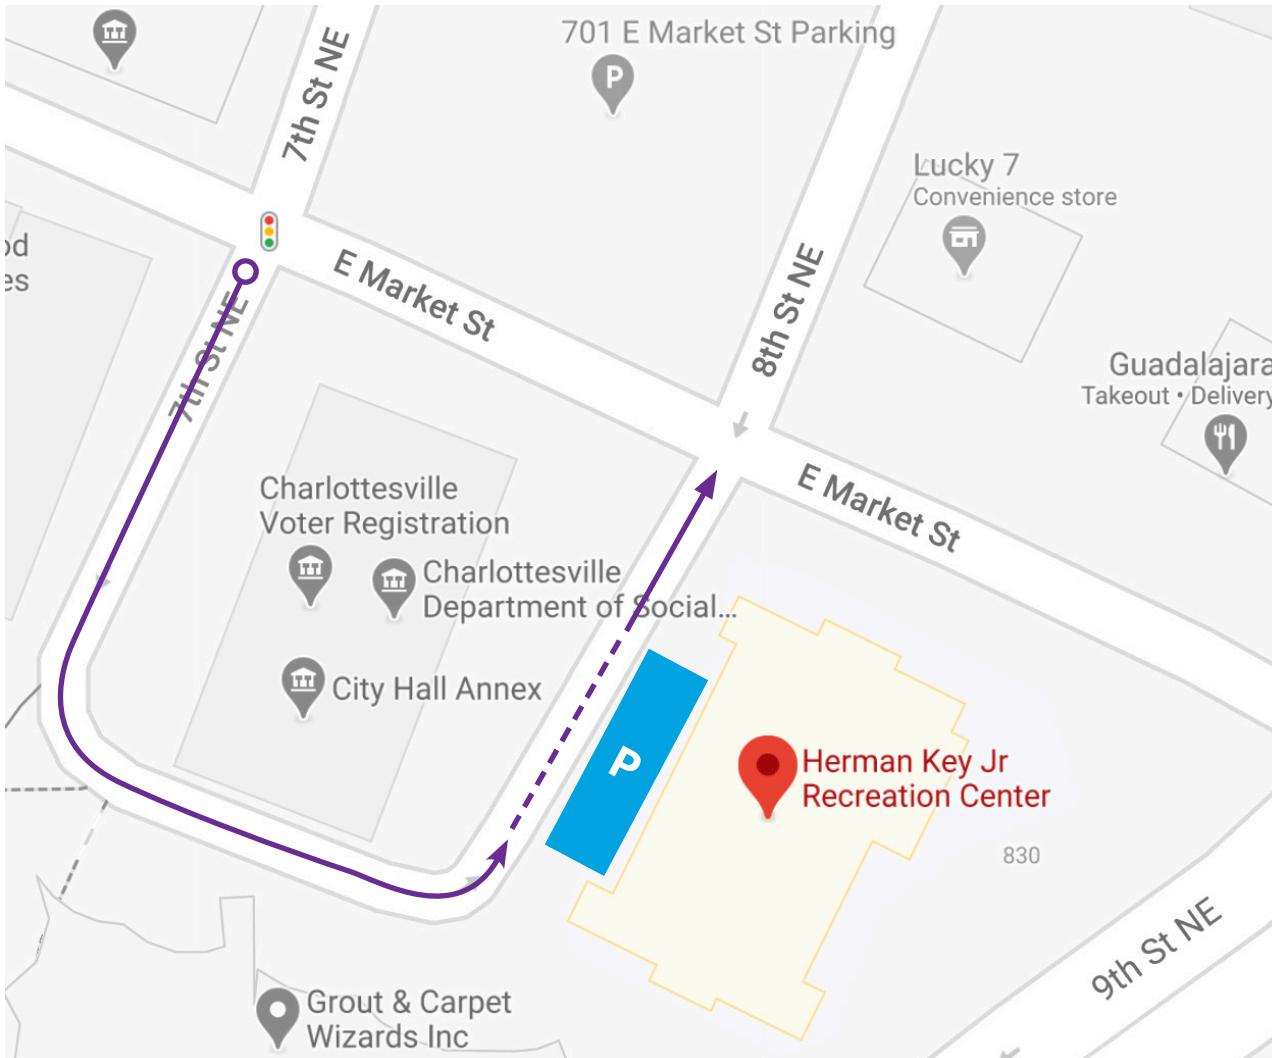

KEY'S CORNER

≡ TO-GO ≡

TRAFFIC PATTERN

1. Enter 7th St. NE Loop
2. Drive through one way to vendor drop-off and customer pick-up at 800 E Market St., Charlottesville, VA 22902
3. Exit to E. Market Street