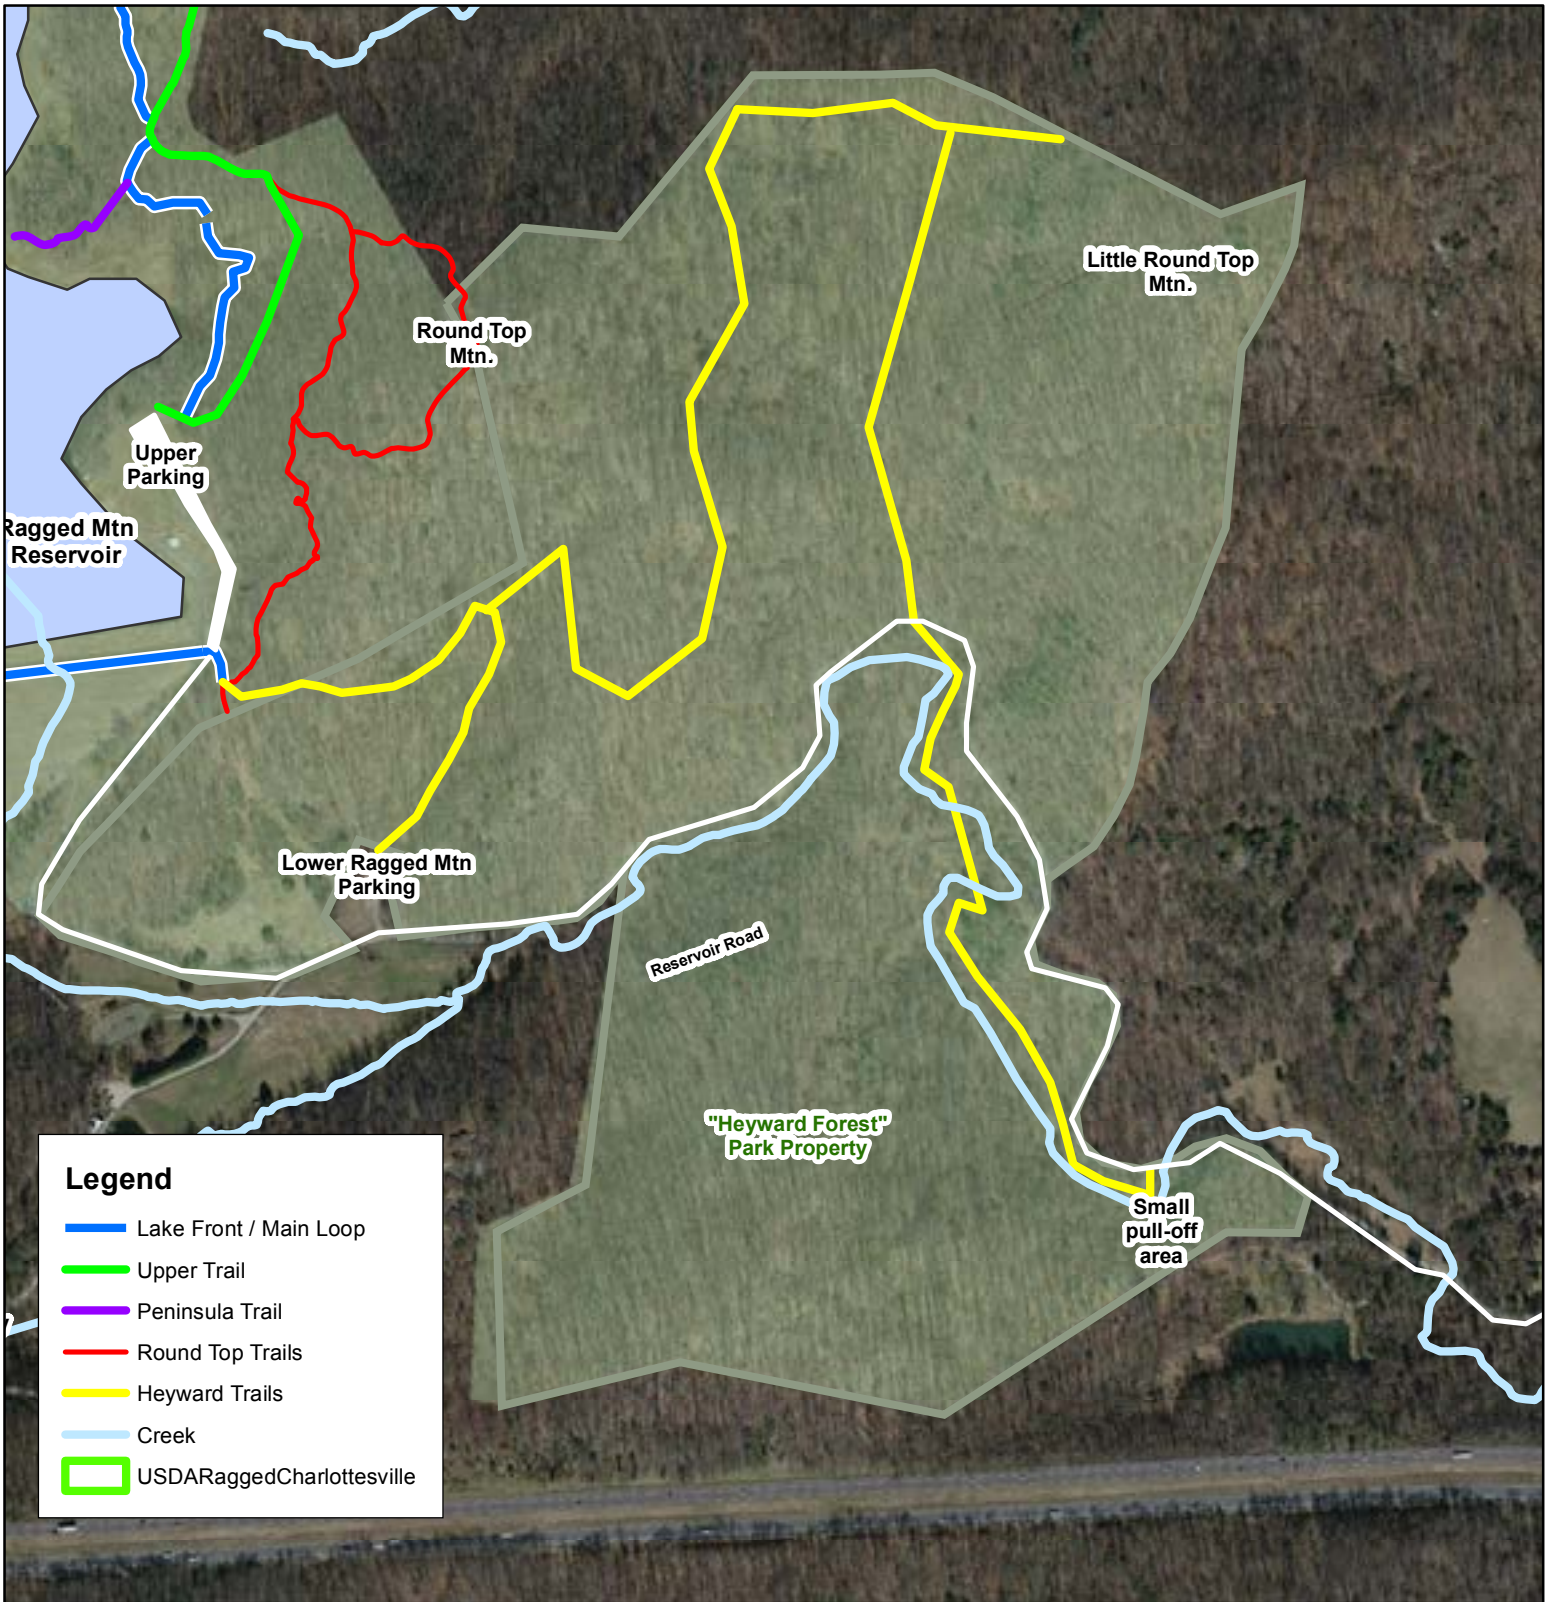

HEYWARD FOREST Trail System

Legend

- Lake Front / Main Loop
- Upper Trail
- Peninsula Trail
- Round Top Trails
- Heyward Trails
- Creek
- USDARaggedCharlottesville

0 0.125 0.25 0.5 Miles

To the geographic data layers produced by the City of Charlottesville are provided as a public resource. The City makes no warranties, expressed or implied, concerning the accuracy, completeness or suitability of this data, and it should not be construed or used as a legal description. The information displayed is a compilation of records, information, and data obtained from various sources, and the City is not responsible for its accuracy or how current it may be. Every reasonable effort is made to ensure the accuracy and completeness of the data. Pursuant to Section 54.1-402 of the Code of Virginia, any determination of topography or contours, or any depiction of physical improvements, property lines or boundaries is for general information only and shall not be used for the design, modification or construction of improvements to real property or for flood plain determination.