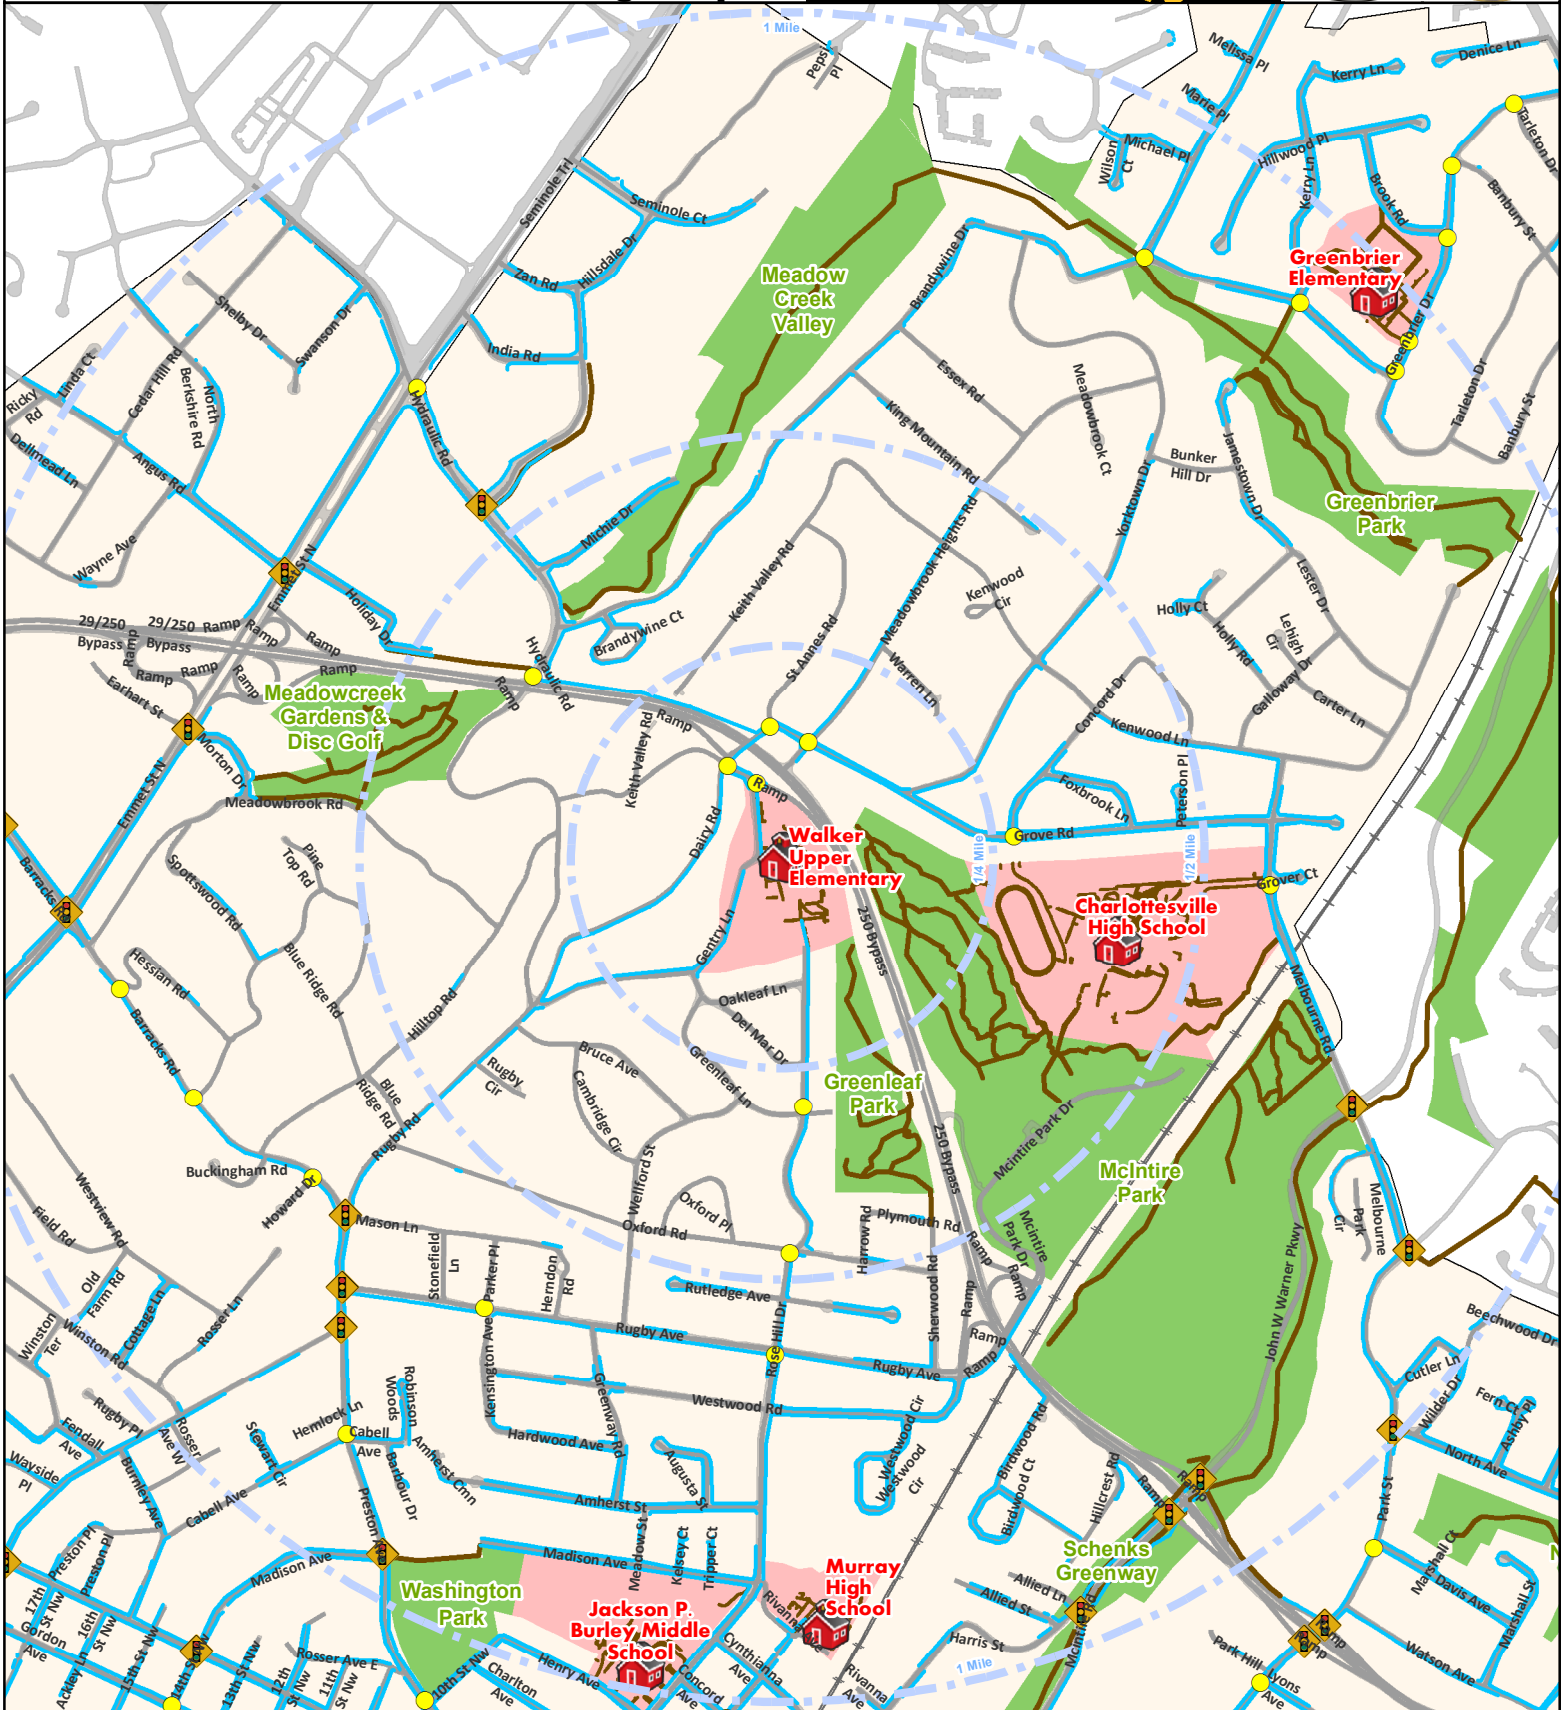

Walker Upper Elementary

Safe Routes to School Walking Map

-  Signals
-  Crosswalks
-  Sidewalks
-  Walkways
-  Parks
-  Schools

This map is a guide to help parents select a route for their student to walk to school. You should preview the route with your child to ensure it is the safest route between your home and school, and teach your child to obey traffic safety rules along the route. Local authorities do not supervise the routes on this map and are not responsible for students while they travel to/from school.