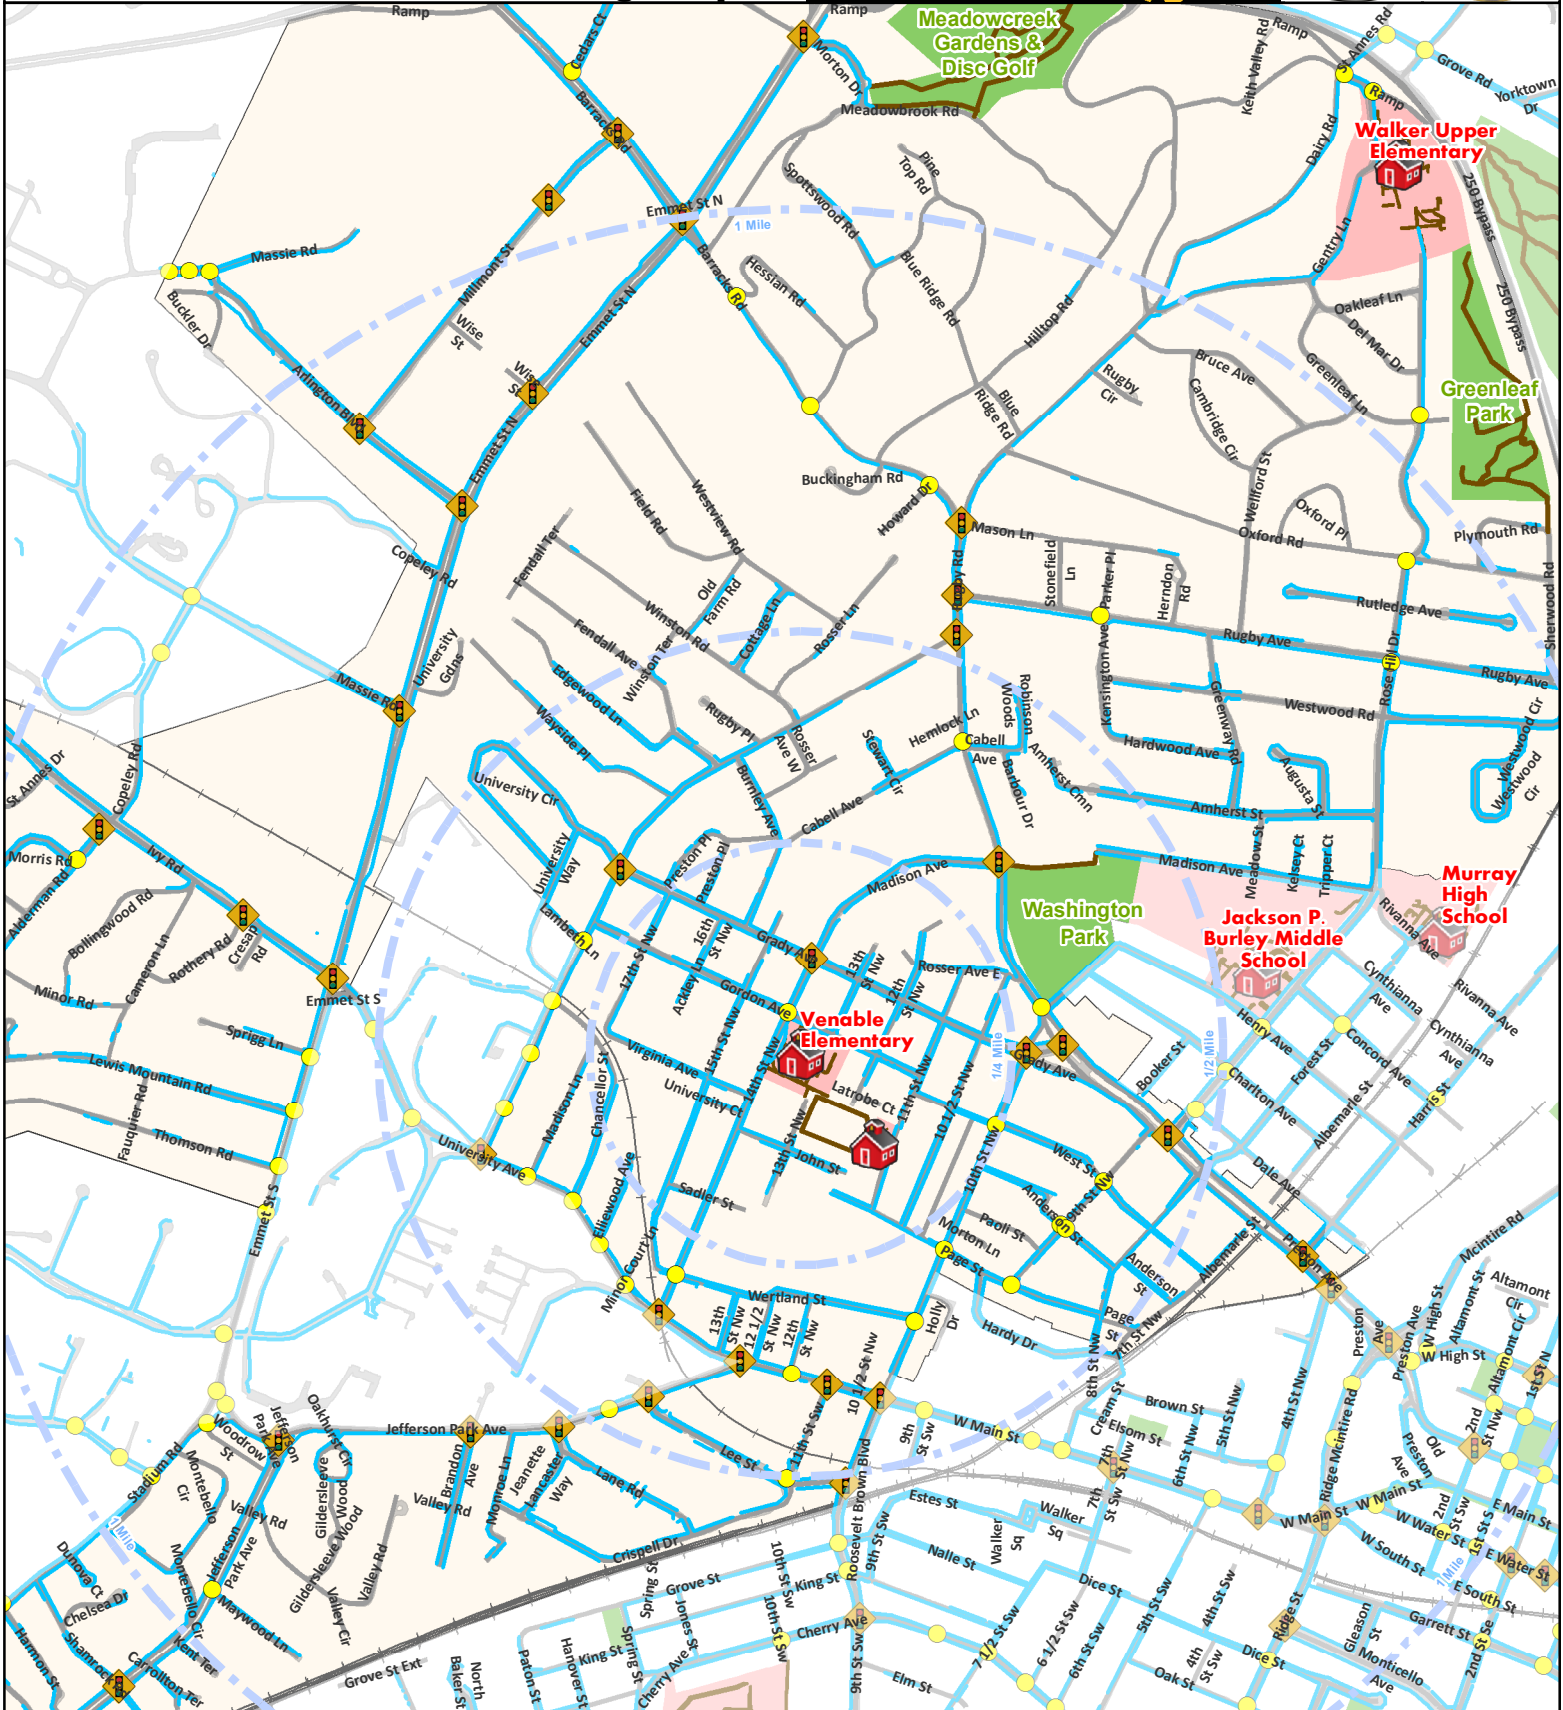

# Venable Elementary School

## Safe Routes to School Walking Map

	Signals		Walkways	<p>This map is a guide to help parents select a route for their student to walk to school. You should preview the route with your child to ensure it is the safest route between your home and school, and teach your child to obey traffic safety rules along the route. Local authorities do not supervise the routes on this map and are not responsible for students while they travel to/from school.</p>
	Crosswalks		Parks	
	Sidewalks		Schools	
	District			